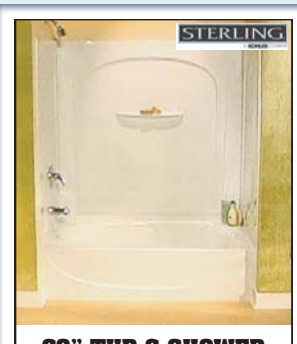

Your bathroom remodeling experts!

STERLING
NEO ANGLE SHOWER DOOR
 \$369⁰⁰
 \$380⁰⁰

STERLING
60" TUB & SHOWER COMBOS
STARTING AT
 \$399⁰⁰

Various Tub & Shower and Lavatory Faucets!
 Available In Chrome, Nickel & Bronze

All Bath Cabinets Now 15% Off

STERLING
SEATED SHOWERS
 48" \$399⁰⁰
 60" \$439⁰⁰

VARIOUS BATH ACCESSORIES
 Available in: Nickel, Bronze, Chrome & Black

LET US QUOTE YOU A PRICE YOU CAN'T BEAT!

A WIDE SELECTION OF TOILETS