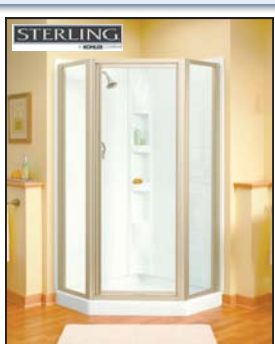

Your bathroom remodeling experts!

STERLING
NEO ANGLE SHOWER DOOR
 \$369⁰⁰
 \$380⁰⁰

STERLING
60" TUB & SHOWER COMBOS
STARTING AT
 \$399⁰⁰

Various Tub & Shower and Lavatory Faucets!
 Available In Chrome, Nickel & Bronze

All Bath Cabinets Now 15% Off

STERLING
SEATED SHOWERS
 48" \$399⁰⁰
 60" \$439⁰⁰

VARIOUS BATH ACCESSORIES
 Available in: Nickel, Bronze, Chrome & Black

LET US QUOTE YOU A PRICE YOU CAN'T BEAT!

A WIDE SELECTION OF TOILETS